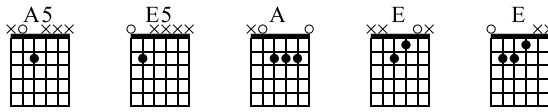

Guitars, Cadillacs

Guitar: Pete Anderson

Dwight Yoakam

Standard tuning

♩ = 170

Intro

E-Gt

Verse

E Chord Lick

A Chord Lick

Walk Up To Chorus Lick

16 A5 17 A5 18 E5 19 E5

mf

TAB: 2-4 2 0 2-4 2 4 2

20 E5 21 E5 22 A5 23 1.

TAB: 0 2-4 2 4 2 0 2 4